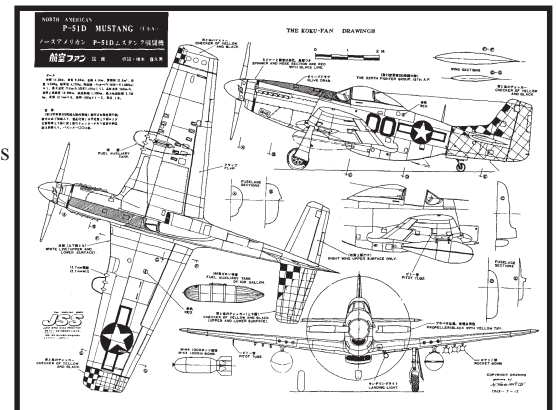

Drawing Source/Prefix

1. **W#** - First # indicates drawing wingspan to nearest inch
   KF - Koku Fan, originally 15" x 20" now reduced to 11" x 17" to fit in documentation folder. Considered by many as best series of drawings available today.
   SKF - Small Koku-Fan, originally published as smaller drawings, quality varies.
   Sp - Special Polish drawings, probably the highest detail drawings available.
   Sa - From Aircraft of the Fighting Powers series publ. 1946. Vary in quality.
   All have fact sheet included.
   72001-72400's - ½ page drawing, ½ page facts.
   72600's - 11" x 17" drawing plus facts page.
   72700's up - two 11" x 17" sheets (*requires joining to complete drawing*).

1. **Sb** - Selected drawings from various sources, quality varies
   RA - Racing Antique 1910 to 1939
   RF - Racing Formula (*Goodyear, Reno*) includes biplanes
   RU - Racing Unlimited (*Reno, Cleveland, etc.*)
   SCR - Schneider Cup Racers
   GL - Glider/Sailplanes
   PG - Powered Gliders/Sailplanes
   HC - Helicopters
   GC - Gyrocopters
   EN - Engines
   GU - Guns/Armament
   AS - Air Ships
   MS - Miscellaneous
   R/M - Rockets, Missiles & Space

NOTES

- There are times that magazine 3-Views (* & ** listed prior to part number in FOTO-PAAK section) are superior to drawings listed in this Scale 3-View section. For the serious scale modeler, it is strongly recommended that ALL drawings of a specific model be considered for comparison. **NO DRAWING IS PERFECT!**
- Since drawings are easily copied, they are not returnable except if error originates with me.
- **PLEASE make sure you use source (Prefix) of drawing#** to ensure proper filling of order.
- Some of the drawings are very old or from unusual situations and may be less than perfect. You will always get the best I can copy. It is strongly recommended that if you are serious about your project, you will order every drawing available so that you can choose the most appropriate for your needs.
- Collectors/Modelers. If you have good 3-View or cutaway drawings of Aircraft, Helicopters, Guns, Engines, etc. not listed in 3-View section (X) or Foto-Paak section (*/**) or if your drawing is better than my copy, send me a clean sharp copy and I will trade page for page. I will also consider photo study color negatives of aircraft to add to my collection (see page 34).